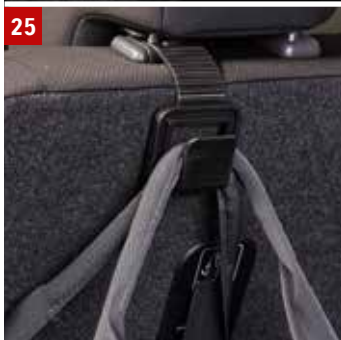

24 | STORAGE BASKET ■ ■

For passenger compartment, waterproof, easy to unclip.

Part No. 990F0-MLTR2-000

25 | CONVENIENCE SHOPPING HOOK ■ ■

Converts your car's headrest into a convenient storage space to hang your groceries or handbags. It keeps shopping bags from rolling around the floor and spilling their contents. Each pack contains 2 black hangers. Please observe max. load of 7.5 kg.

Part No. 990E0-62R29-000

26 | CARGO SIDE PANEL NET¹⁹ ■ ■

Part No. 990E0-53R34-000

27 | FOLDABLE LUGGAGE BAG ■ ■

With two compartments. Dimensions: 25 x 30 x 55 cm Capacity: max. 40 litres

Part No. 990F0-MLFB2-000

28 | REAR SEAT BAG ■ ■

One large compartment, two cup holders, one small zip-front compartment. Capacity: approx. 25 litres

Part No. 990F0-MLSB2-000

29 | COOLING BOX ■ ■

Connects to the 12V-socket. Capacity: 15 litres

Part No. 990E0-64J30-000

¹⁹Not in combination with cargo organizer, Part No. 990E0-53R21-000.