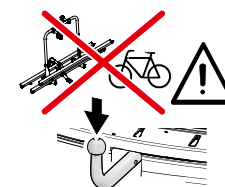

**Part No. 990E0-62J41-000**

**12 | ADAPTER** ■

To connect 13-pin plug to 7-pin socket.

**Part No. 990E0-79J67-000**

**13 | REAR SEAT PROTECTIVE COVER<sup>22</sup>** ■ ■ ■

**Part No. 990E0-79J44-000**

Not for use of rear bike carrier