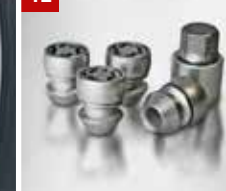

40

40

40 | Wheel Decal ■

For OE factory 17" alloy wheel with Swift Sport logo, four-piece set for one vehicle.

Burning red pearl metallic

Part No. 990E0-68R10-001

Speedy blue metallic

Part No. 990E0-68R10-002

Champion yellow

Part No. 990E0-68R10-003

41 | WHEEL DECAL ■

For 16" factory alloy wheel only, 20 decals per set for one vehicle.

Speedy blue

Part No. 990E0-53R13-ZWG

Burning red

Part No. 990E0-53R13-ZWP

42 | WHEEL LOCKS „SICUSTAR“ ■ ■

Four-piece set, with Thatcham approval.

Part No. 990E0-59J47-000

43 | WHEEL LOCKS „SICURIT“ ■ ■

Four-piece set (no image).

Part No. 990E0-59J49-000

44 | VALVE CAP SET WITH S-LOGO ■ ■

Four-piece set.

Part No. 990E0-19069-SET

45 | SPARE TIRE KIT¹⁷

Includes spare tire, fixation kit and jack (no image).

For Swift 2WD
Part No. 990E0-STSW2-001

For Swift 4WD
Part No. 990E0-STSW4-001

For Swift Sport
Part No. 990E0-STSW5-000

41

42

44

¹⁷Not in combination with cargo tray Part No. 990E0-53R15-000, cargo organizer Part No. 990E0-53R21-000.