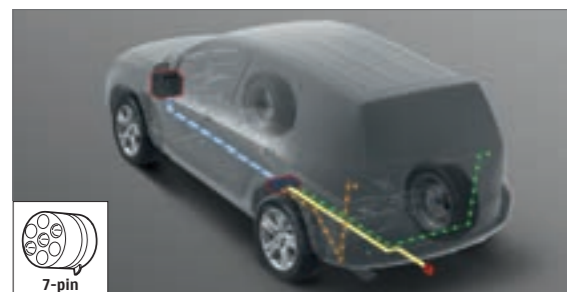

7-pin

6 | Tow Bar E-kit 7-pin

Part No. 99002-53Z00-013

A B C D E F

WVTA