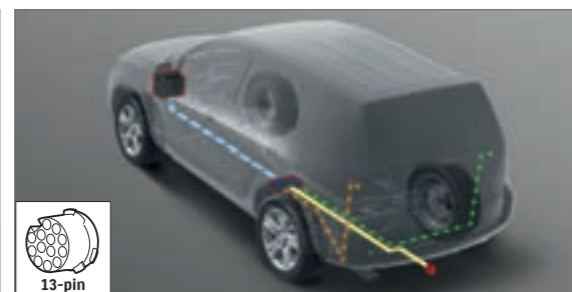

13-pin

7 | Tow Bar E-kit 13-pin

For complete installation, both E-kit 13-pin and Fitting kit for E-kit 13-pin are required.

E-kit 13-pin

Part No. 99002-53Z00-012

Fitting kit for E-kit 13-pin

Part No. 99002-53Z00-022

A B C D E F

WVTA